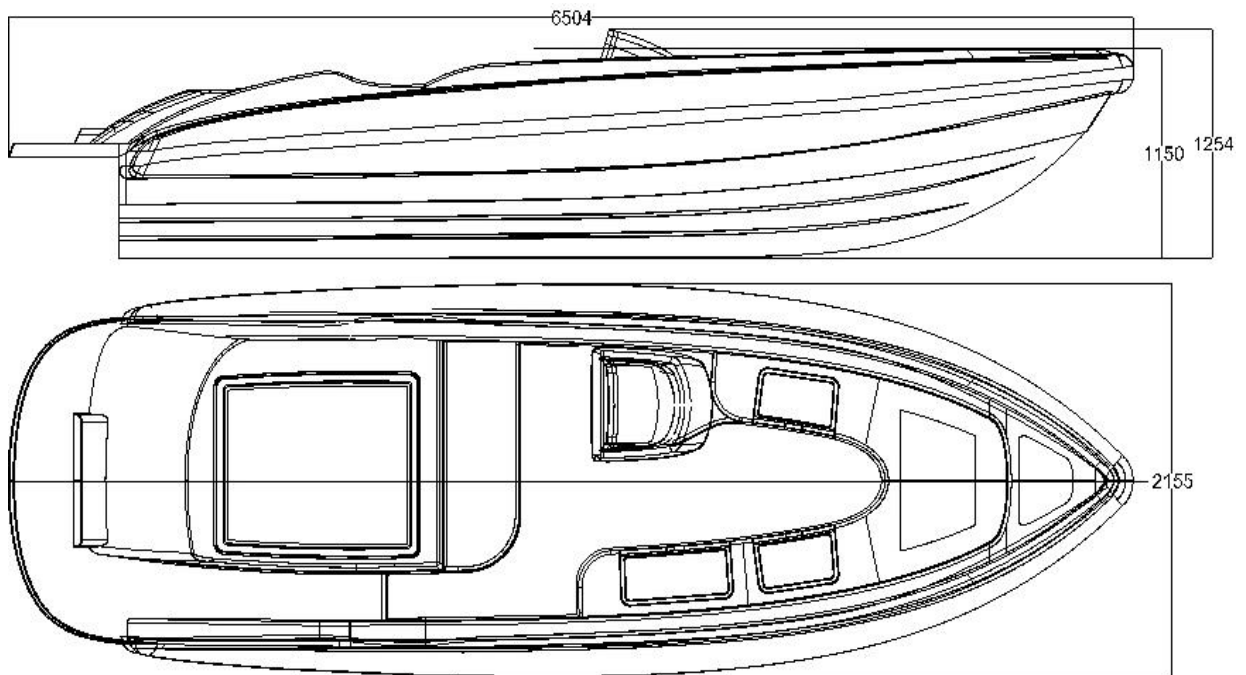

Believing that the tender should reflect quality, image and prestige of the yacht that it serves, Naumatec is eager to discuss tailor made solutions requested by the customers.

All these characteristics have been carefully studied to make Tenderlux 650 the ideal tender to serve yachts in the "over 30" meters range.

TECHNICAL SPECS:

Max Length (m):	6,51 reducible to 6,25 (on demand) without affecting internal space
External Beam (m):	2,26 inflated
Max Height (m):	1,25 reducible to 1,15 (on demand)
Dry Weight (kg):	From 1200
Tubes diameter (m):	0,5 - 0,2
Tubes compartments:	5
Max Load (people):	10
Fuel tank capacity (lt):	Up to 95
Engines :	Up to 320 Hp Gasoline Up to 270 Hp Diesel
Transmissions :	Stern Drive Jet (on demand)
Detected speed:	36 Knots with Mercruiser 2.0 170 Hp Diesel 42 Knots with Mercruiser 3.0 230 Hp Diesel 44 Knots with Volvo D3 220 Hp Diesel